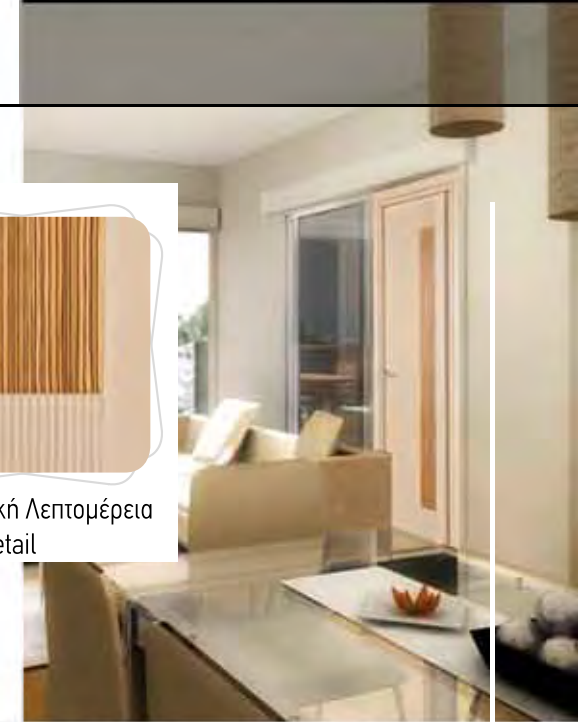

ΑΡΕΤΗ (L-200):

Τύπος Πόρτας: Luxury.
Καπλαμάς: Δρυς
Τεχνητό
Ένθεση: Zebrano
2T273/Y32
Βαφή: TIDA
Κάσα: Ίσια
Διαστάσεις Κάσας: 10-13-15-18-21-24 cm.

ΑΡΕΤΙ (L-200):

Door Type: Luxury.
Veneer: Artificial Oak
Nesting: Zebrano
2T273/Y32
Coloring: TIDA
Frame: Straight
Frame dimensions: 10-13-15-18-21-24 cm.

ΔΑΝΑΗ (L-201):

Τύπος Πόρτας: Luxury.
Καπλαμάς: Δρυς
Τεχνητό
Ένθεση: Zebrano
2T273/Y32
Βαφή: TIDA
Κάσα: Ίσια
Διαστάσεις Κάσας: 10-13-15-18-21-24 cm.

ΔΑΝΑΙ (L-201):

Door Type: Luxury.
Veneer: Artificial Oak
Nesting: Zebrano
2T273/Y32
Coloring: TIDA
Frame: Straight
Frame dimensions: 10-13-15-18-21-24 cm.