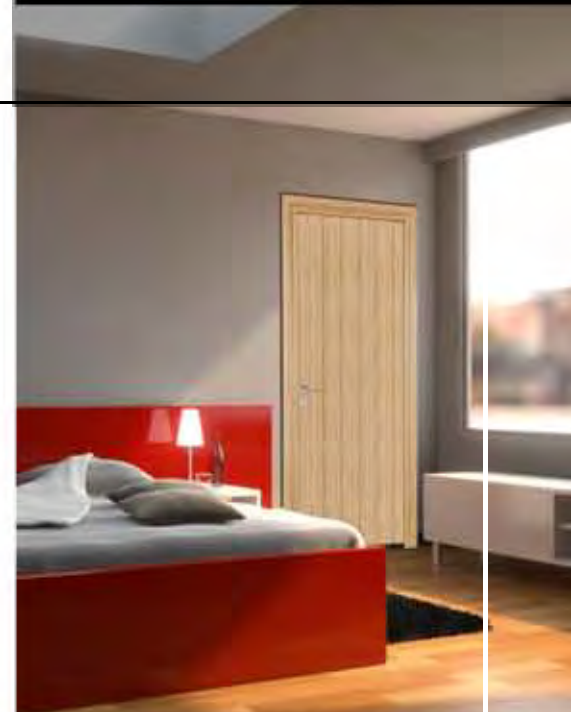

ΔΑΦΝΗ:

Τύπος Πόρτας: Luxury.
Καπλαμάς: Zapatero
Κάθετα Νερά 15/Y27
Βαφή: Φυσικό
Κάσα: Ίσια
Διαστάσεις Κάσας: 10-13-15cm,
για μεγαλύτερη διάσταση χρήση προέκτασης.

DAFNI:

Door Type: Luxury.
Veneer: Zapatero
Vertical Lines 15/Y27
Coloring: Natural
Frame: Straight
Frame dimensions: 10-13-15cm,
for higher dimensions extension is used.

ΠΗΝΕΛΟΠΗ:

Τύπος Πόρτας: Luxury.
Καπλαμάς: Zapatero
Οριζόντια Νερά 15/Y27
Βαφή: Φυσικό
Κάσα: Ίσια
Διαστάσεις Κάσας: 10-13-15cm,
για μεγαλύτερη διάσταση χρήση προέκτασης.

PINELOPI:

Door Type: Luxury.
Veneer: Zapatero
Horizontal Lines 15/Y27
Coloring: Natural
Frame: Straight
Frame dimensions: 10-13-15cm,
for higher dimensions extension is used.